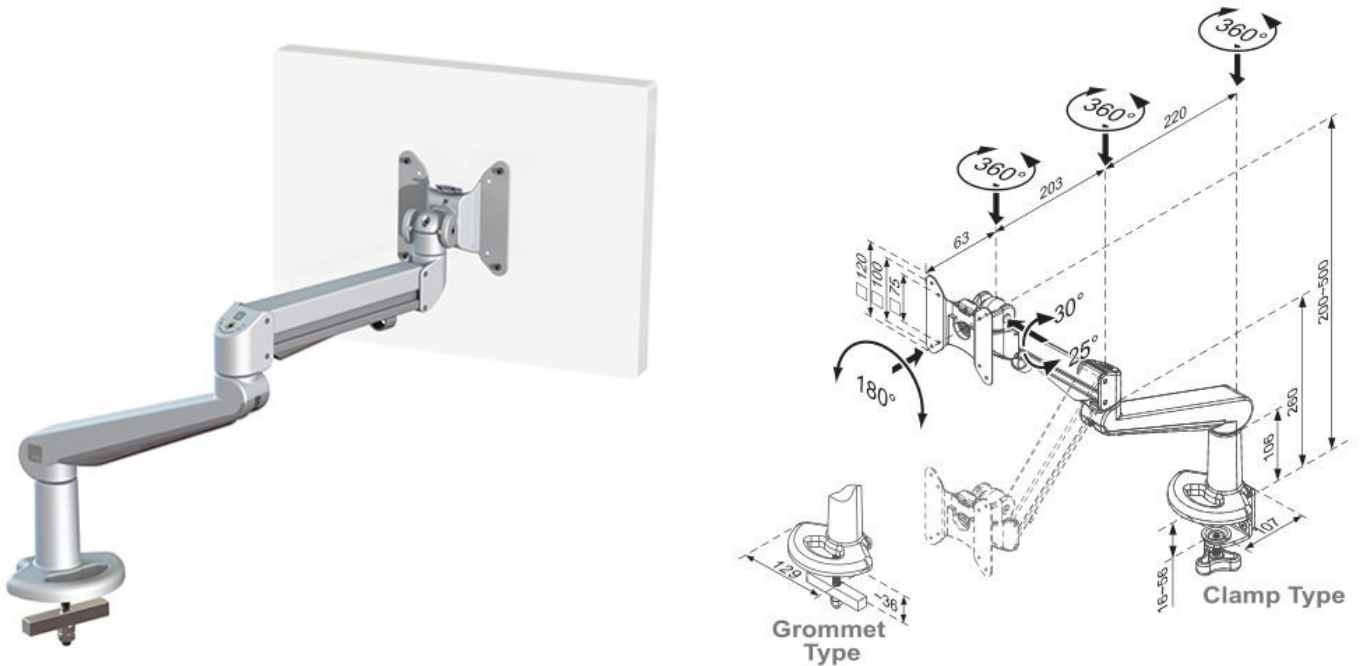

Ascend Gas Arm with Through-desk Fixing

Product Specification

Product code	CMS2074C-ED & CMS2375 – SILVER
*Weight capacity	From 3 - 8 kg
**Maximum Screen Size	36"
Height adjustment range	200mm – 500mm from desktop
Max forward extension	486mm
VESA	75mm & 100mm VESA compliant
Movement	Height adjustment, tilt, swivel, rotation and reach

*Capacity may be reduced if monitor size is greater than 26" or depth is greater than 5.5cm

**Subject to weight being within range & VESA 75 x 75mm or 100 x 100mm, please refer to our measurements / line drawings and check with screen manufacturers measurements including bezel

Additional Information

- Through desk fixing for desktop up to 36mm
- Integral cable management
- Gas assisted height adjustment
- Lockable quick release VESA function
- 180° anti rotation feature
- Over 90% of the aluminium alloy content is recycled